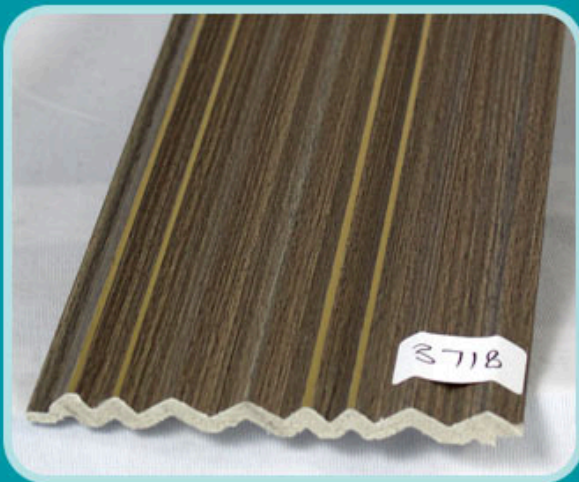

# CHARCOAL PANELS

1st April

decostarpvc.com

- 5 Inch
- 6 Inch
- 8 Inch
- 12 Inch

NEW  
CHARCOAL

**3718**

- **LENGTH 9.5 Feet**
- **WIDTH 5" Inch**

NEW  
CHARCOAL

**3723**

- LENGTH 9.5 Feet
- WIDTH 5" Inch

NEW  
CHARCOAL

15051

NEW  
CHARCOAL

15052

- LENGTH 9.5 Feet
- WIDTH 5" Inch

NEW  
CHARCOAL