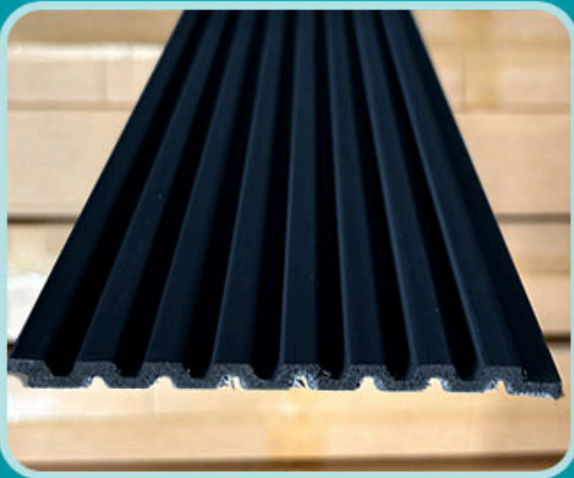

- LENGTH 9.5 Feet
- WIDTH 5" Inch

NEW  
CHARCOAL

**15061**

- **LENGTH 9.5 Feet**
- **WIDTH 5" Inch**

15061

NEW  
CHARCOAL

15062

- LENGTH 9.5 Feet
- WIDTH 5" Inch

NEW  
CHARCOAL

**15063**

- **LENGTH 9.5 Feet**
- **WIDTH 5" Inch**

NEW  
CHARCOAL

15064

- LENGTH 9.5 Feet
- WIDTH 5" Inch

NEW  
CHARCOAL

15065