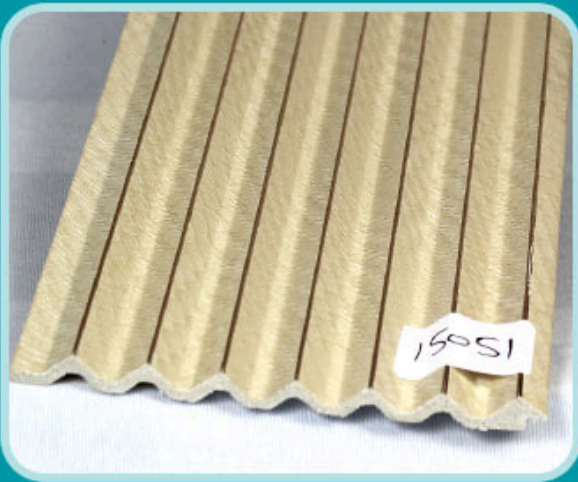

# CHARCOAL PANELS

1st April

decostarpvc.com

- 5 Inch
- 6 Inch
- 8 Inch
- 12 Inch

NEW  
CHARCOAL

**3718**

- **LENGTH 9.5 Feet**
- **WIDTH 5" Inch**

NEW  
CHARCOAL

**3723**

- LENGTH 9.5 Feet
- WIDTH 5" Inch

NEW  
CHARCOAL

15051

NEW  
CHARCOAL

15052

- LENGTH 9.5 Feet
- WIDTH 5" Inch

NEW  
CHARCOAL

15053

- LENGTH 9.5 Feet
- WIDTH 5" Inch

NEW  
CHARCOAL

15054

- LENGTH 9.5 Feet
- WIDTH 5" Inch

NEW  
CHARCOAL

15055

- LENGTH 9.5 Feet
- WIDTH 5" Inch