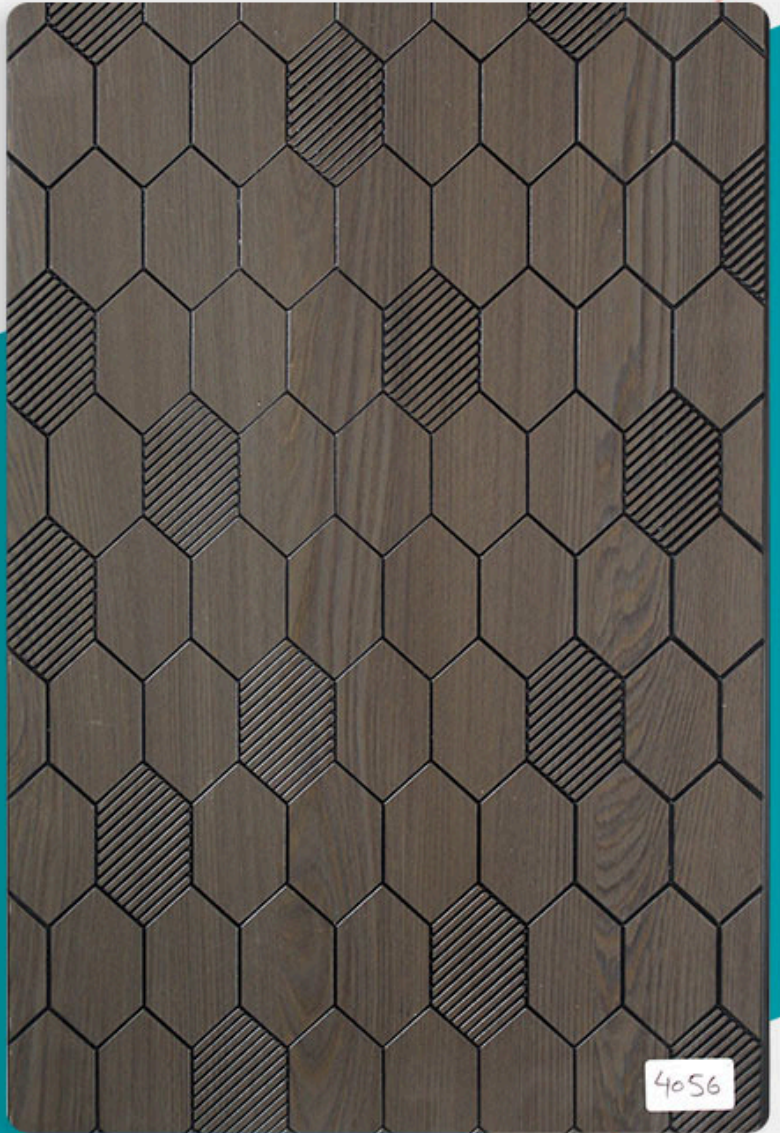

NEW
CHARCOAL

4056

- **LENGTH 9.5 Feet**
- **WIDTH 12" Inch**